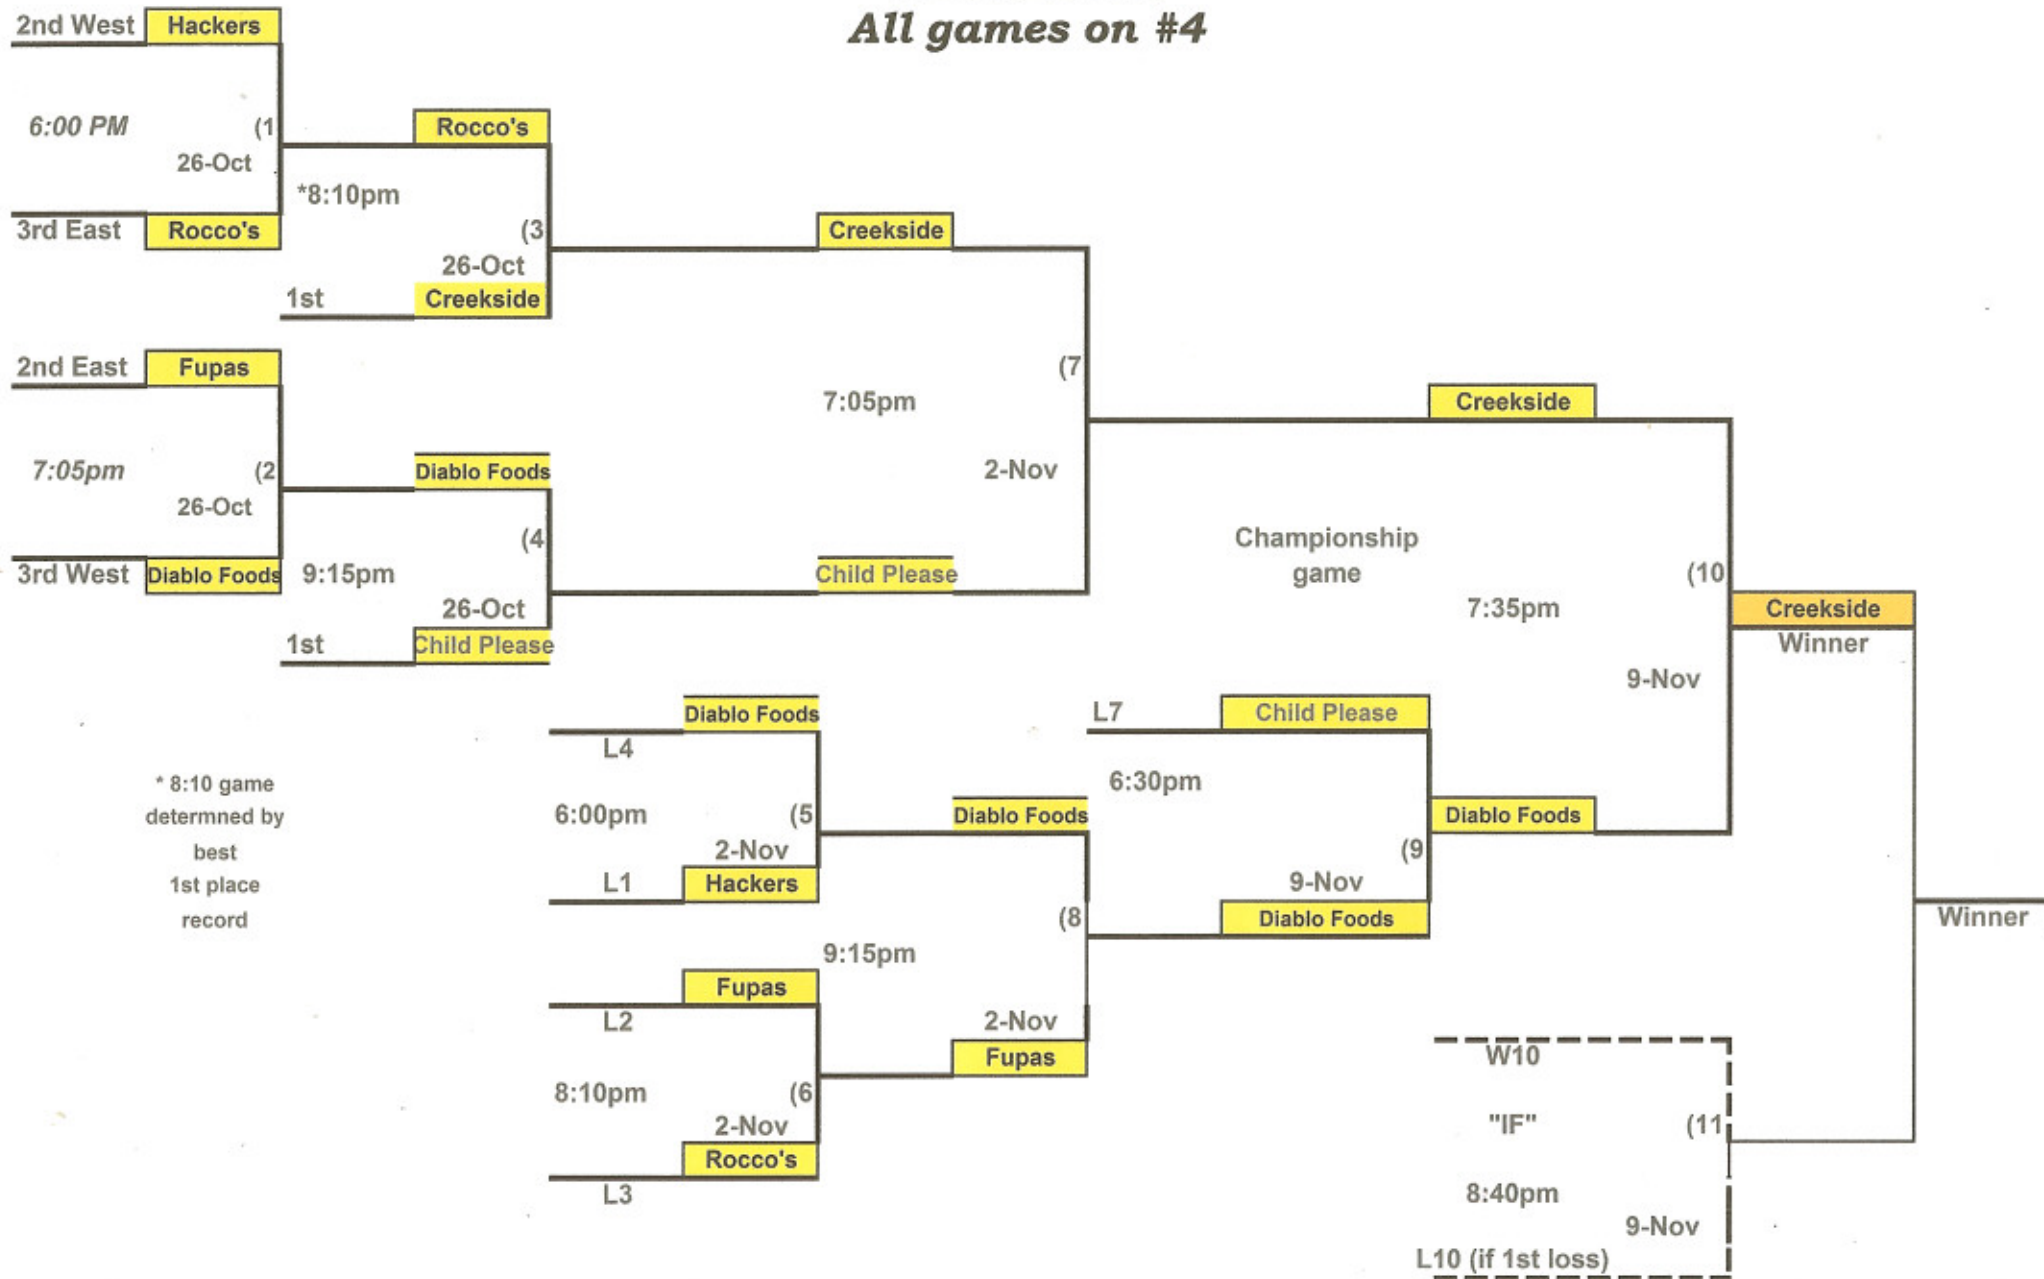

WEDNESDAY

All games on #4

* 8:10 game determined by best 1st place record